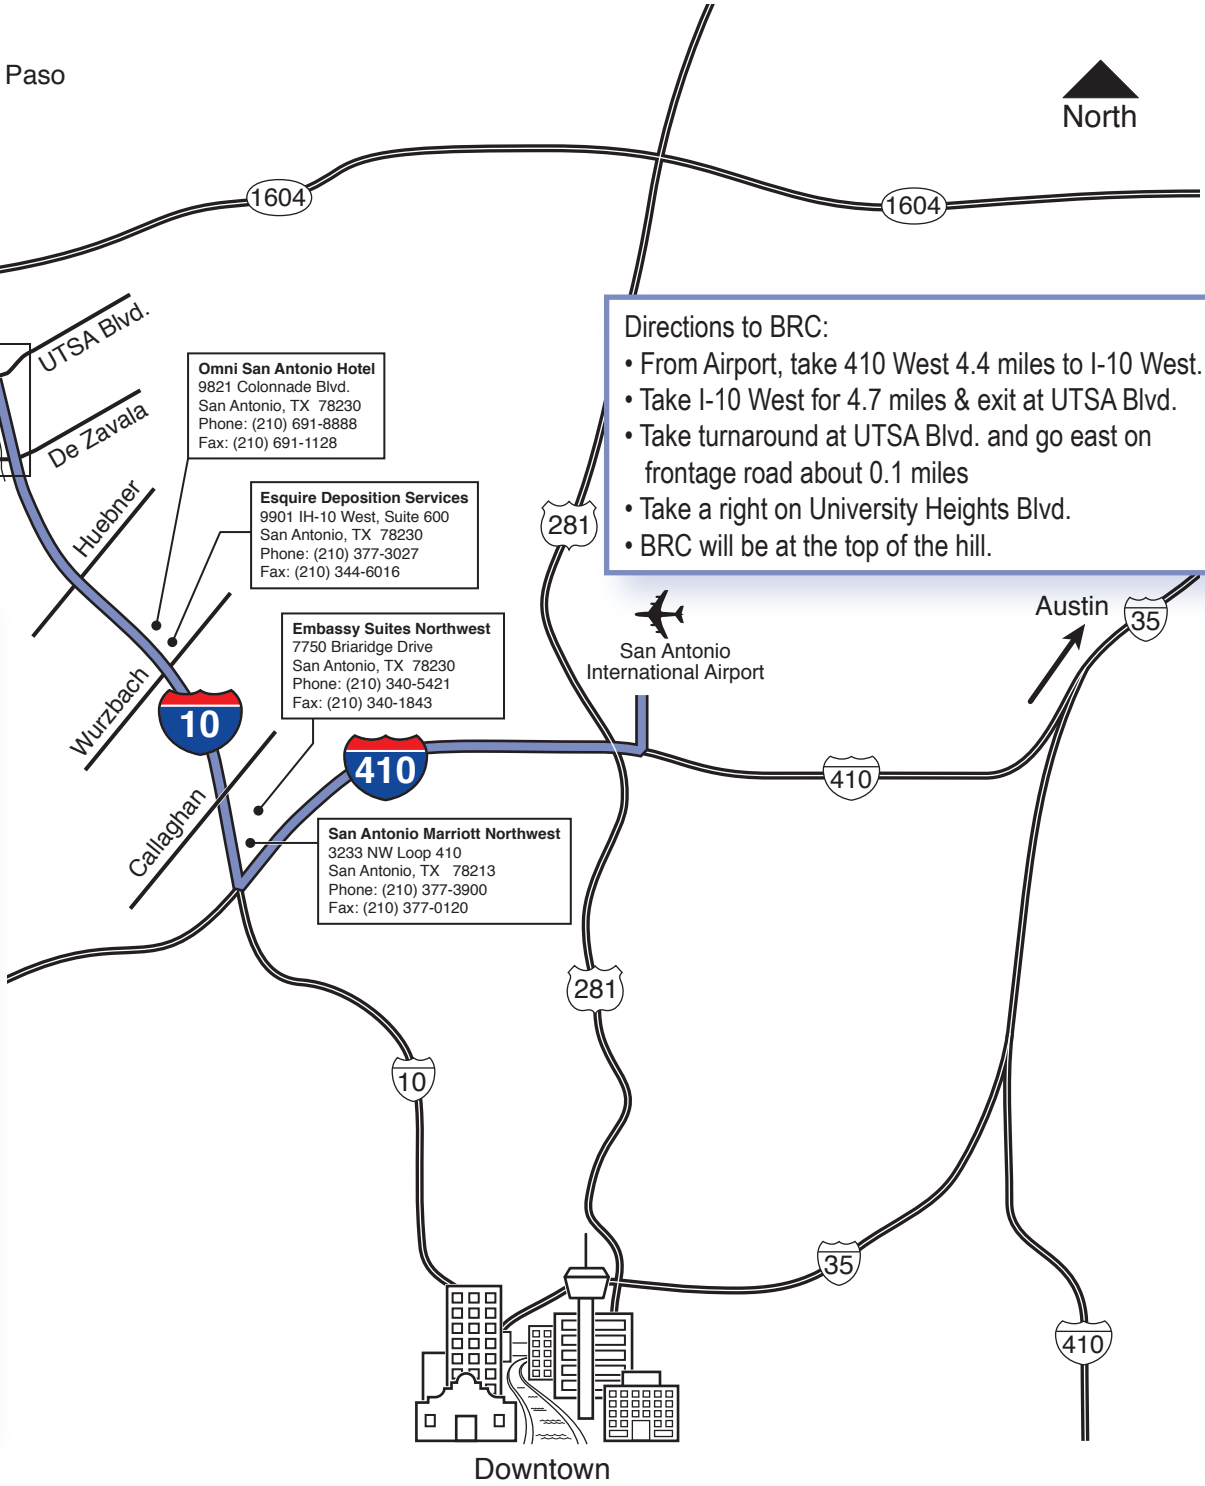

BRC RTC
 12814 West Golden
 San Antonio, TX 78249
 Phone: (210) 691-1059
 Fax: (210) 691-0382

Directions to BRC:

- From Airport, take 410 West 4.4 miles to I-10 West.
- Take I-10 West for 4.7 miles & exit at UTSA Blvd.
- Take turnaround at UTSA Blvd. and go east on frontage road about 0.1 miles
- Take a right on University Heights Blvd.
- BRC will be at the top of the hill.

Downtown