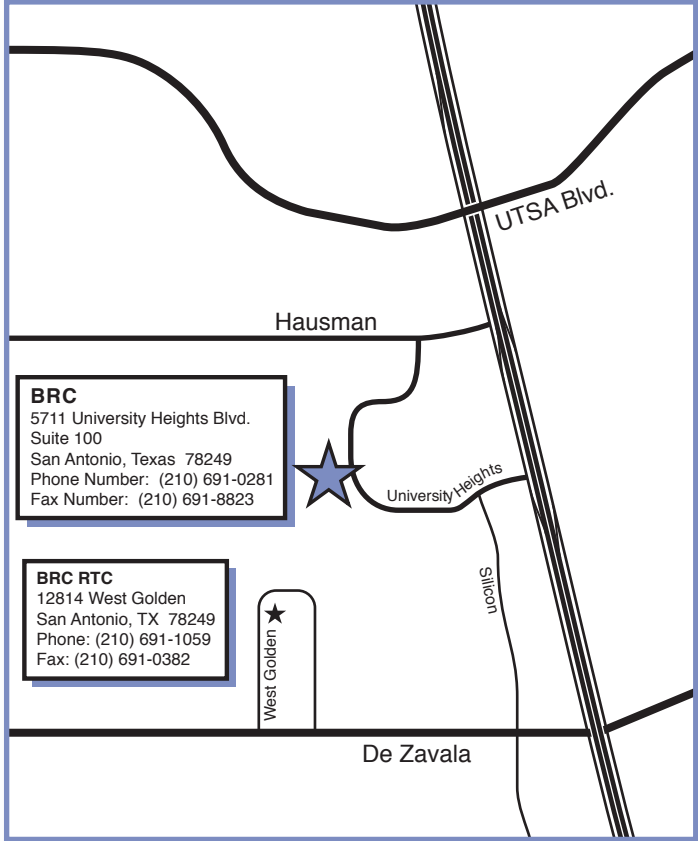

The Westin La Cantera Resort
 16641 La Cantera Parkway
 San Antonio, TX 78256
 Phone: (210) 558-6500
 Fax: (210) 558-2400

Biodynamic Research Corporation

BRC
 5711 University Heights Blvd.
 Suite 100
 San Antonio, Texas 78249
 Phone Number: (210) 691-0281
 Fax Number: (210) 691-8823

BRC RTC
 12814 West Golden
 San Antonio, TX 78249
 Phone: (210) 691-1059
 Fax: (210) 691-0382

Directions to BRC:

- From Airport, take 410 West 4.4 miles to I-10 West.
- Take I-10 West for 4.7 miles & exit at UTSA Blvd.
- Take turnaround at UTSA Blvd. and go east on frontage road about 0.1 miles
- Take a right on University Heights Blvd.
- BRC will be at the top of the hill.

Downtown